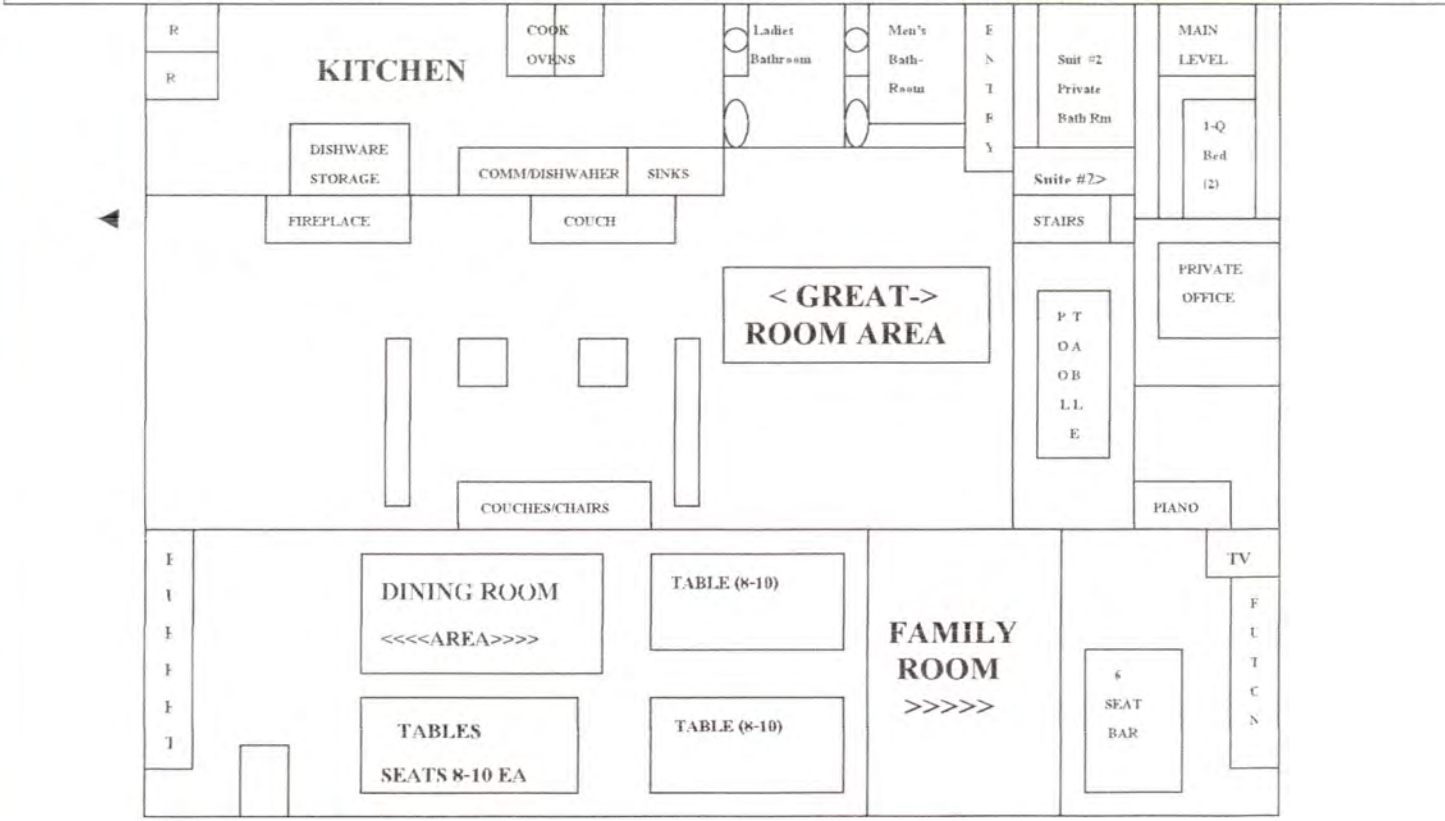

BARKER LAKE LODGE UPPER LEVEL

^^^^ **LODGE MAIN FLOOR LAYOUT** ^^^^
 6,000 square feet