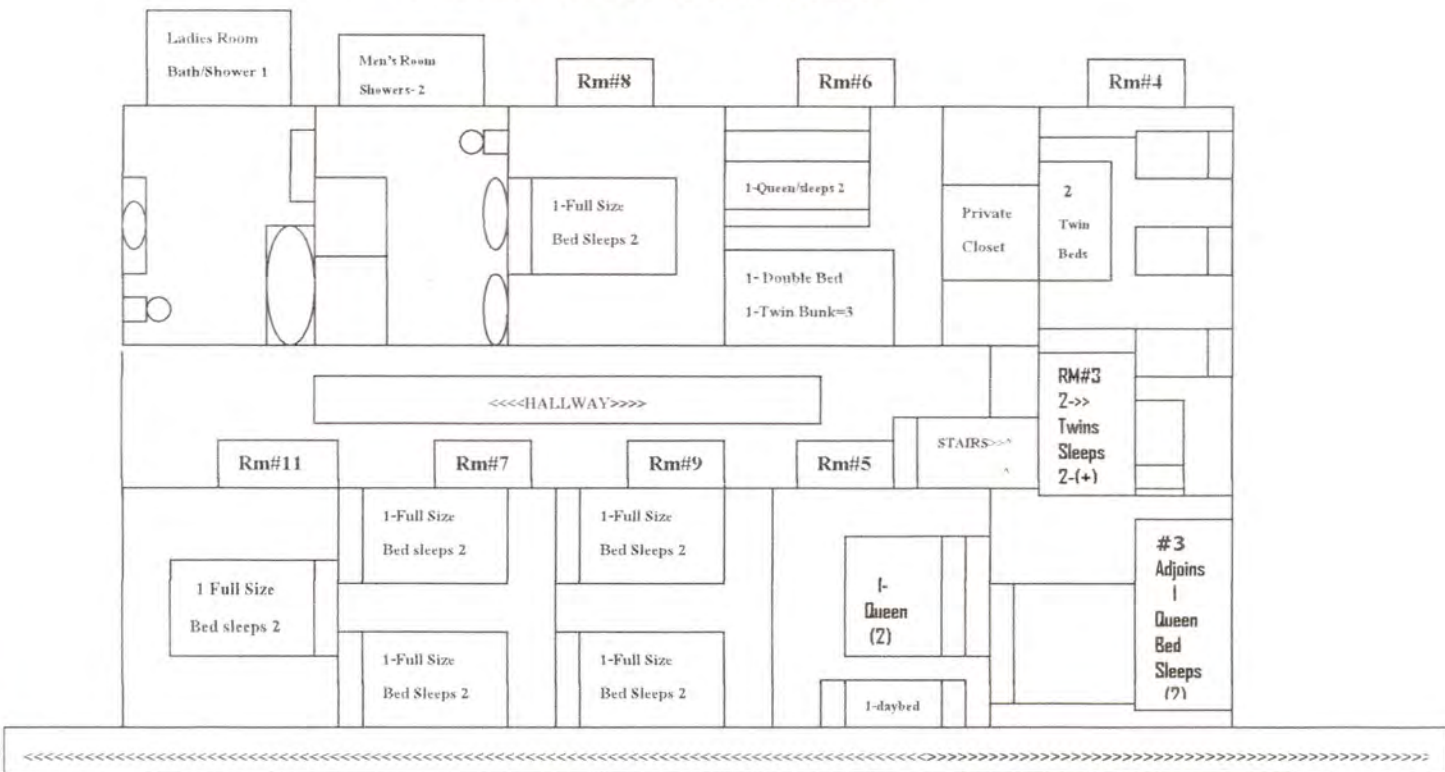

BARKER LAKE LODGE UPPER LEVEL

^^^^ **LODGE MAIN FLOOR LAYOUT** ^^^^
 6,000 square feet